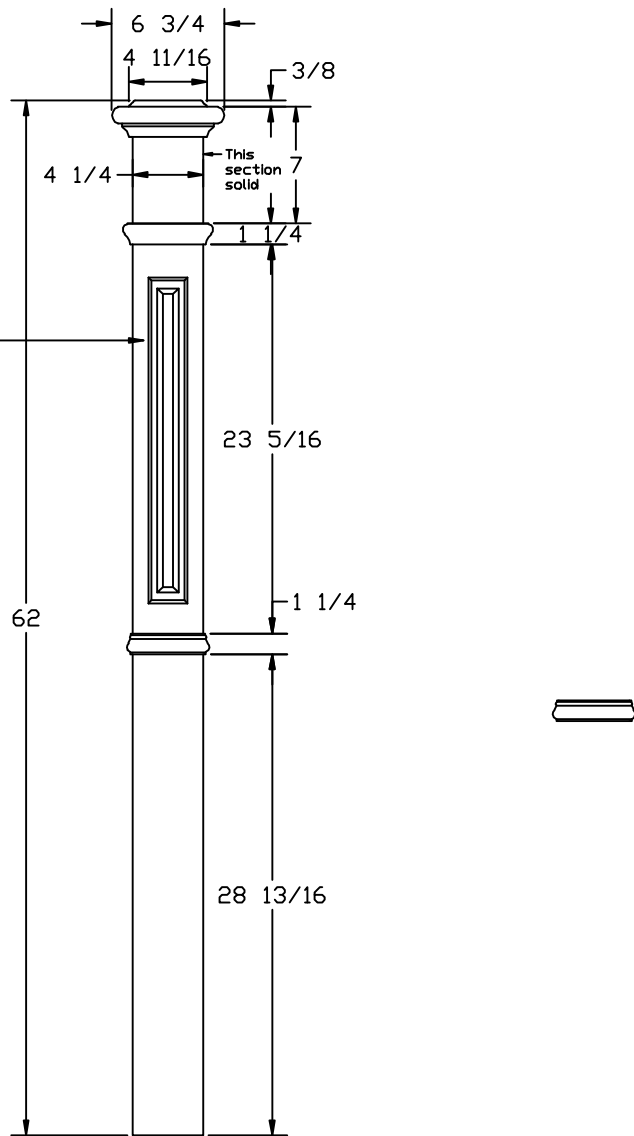

RAISED PANEL
 3-15/16" WIDE x 19-1/2" LONG

L.J. Smith
Stair Systems
 35280 Scio-Bowerston Road
 Bowerston, OH 44695-9731
 Phone (740) 269-4111 FAX (740) 269-9047
 This drawing is the property of L.J. Smith Co. Do not use or copy without permission from L.J. Smith.

Drawing Name		
LJ-4395 (RAISED)		
Date	Scale	VEND
09/12/2006	DO NOT SCALE	EDH
File Name		DESTROY PREVIOUS PRINTS
LJ4395		SALES